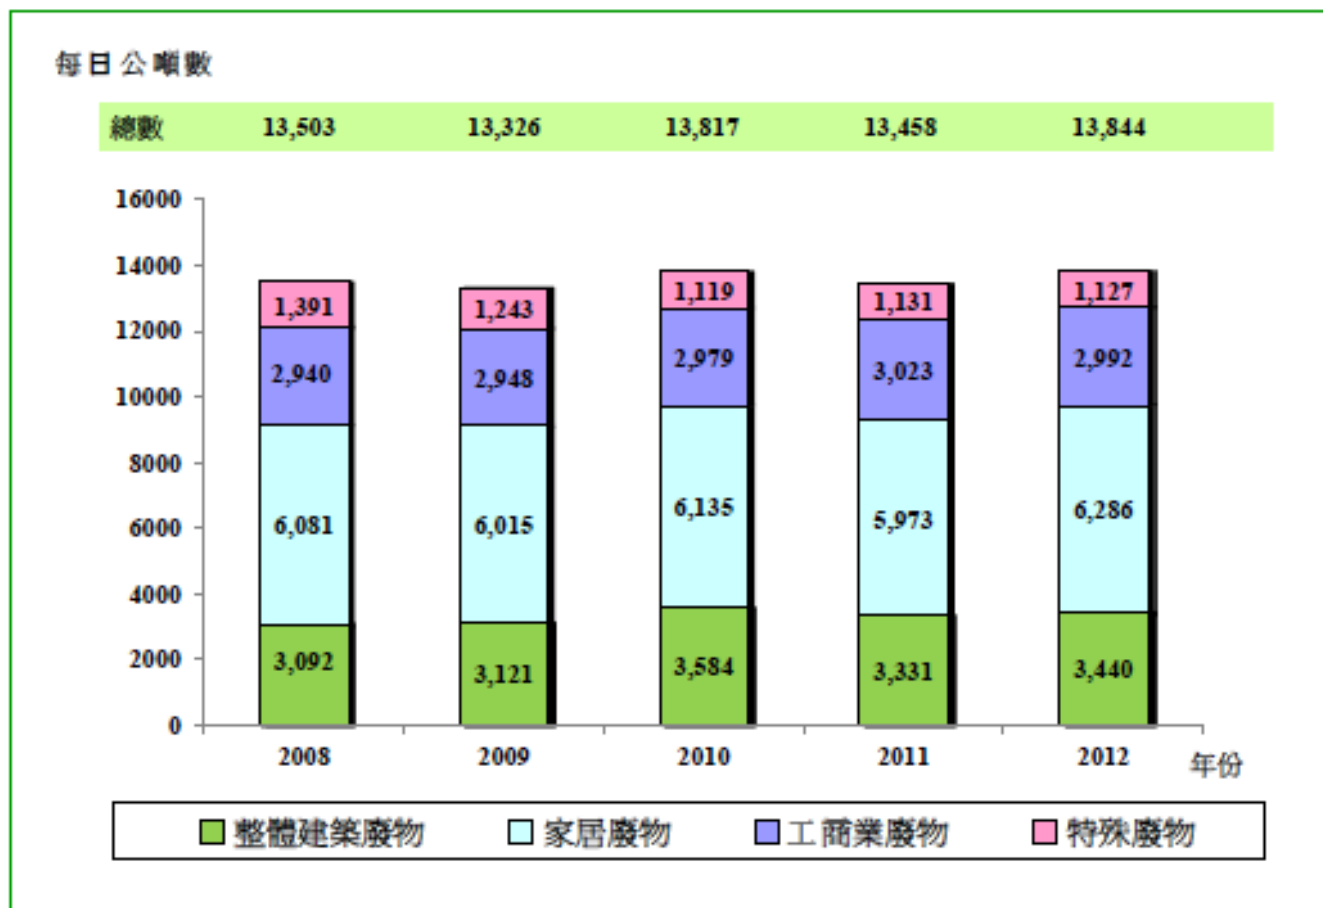

現時的廢物問題

圖表 2.3 二〇〇八至二〇一二年於堆填區棄置的固體廢物量